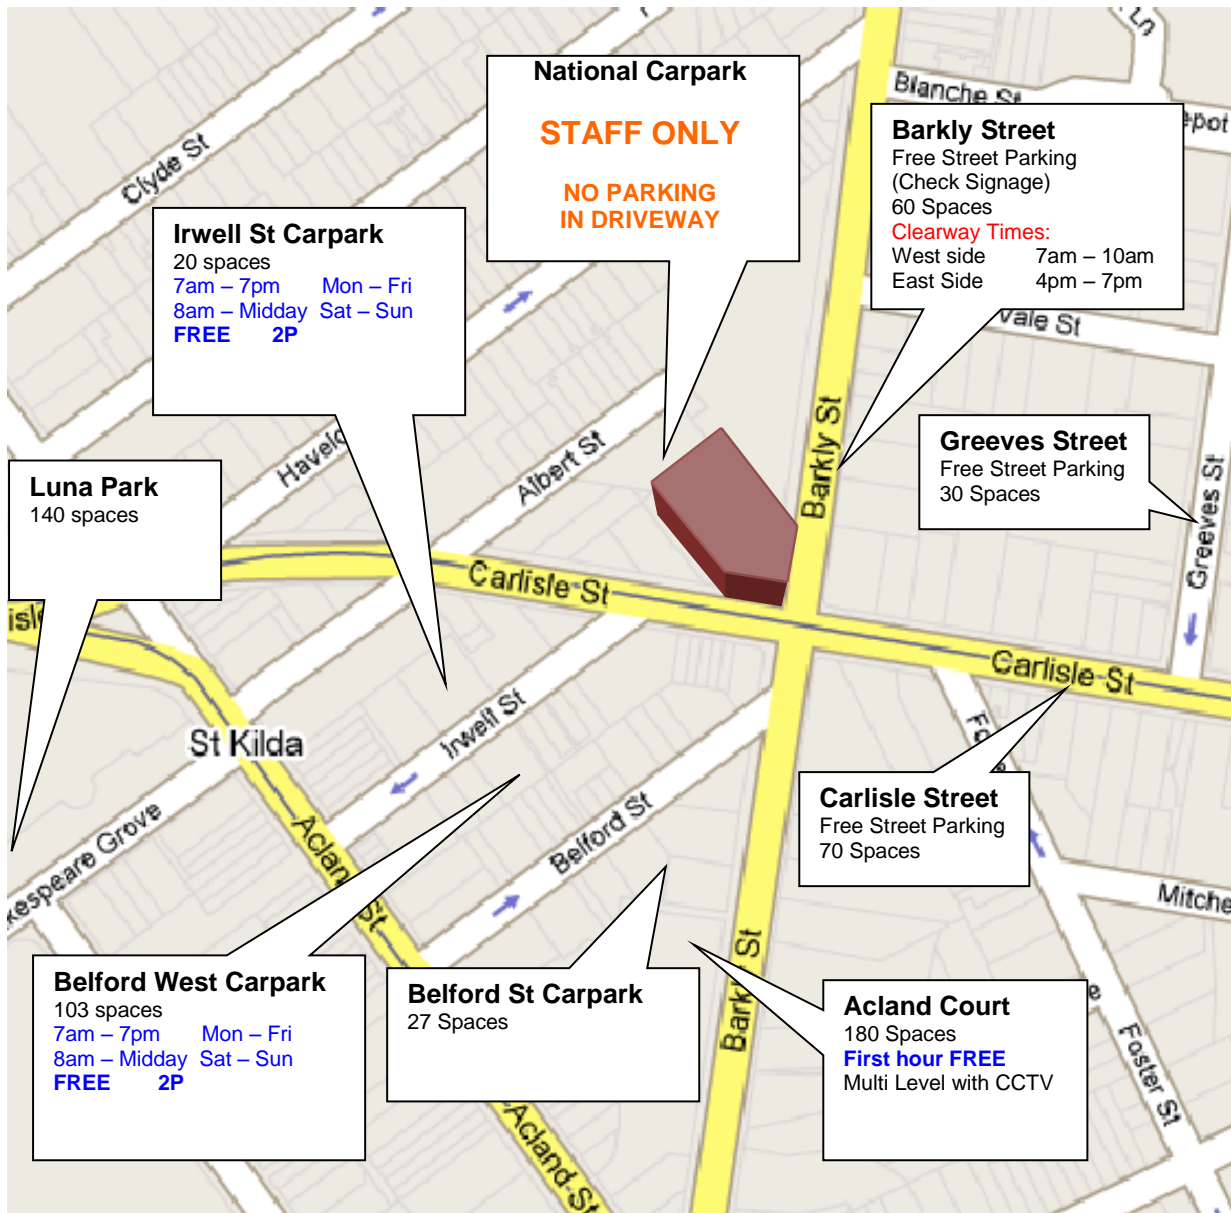

Where can I park?

Parking at the rear of theatre is for Theatre Staff Only

MINIMUM \$100 FINE